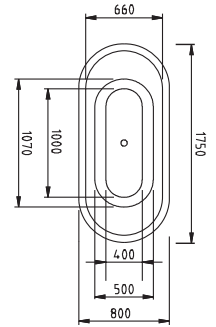

VIVA

art. GOTECH 5
(art. GOTECH 4)